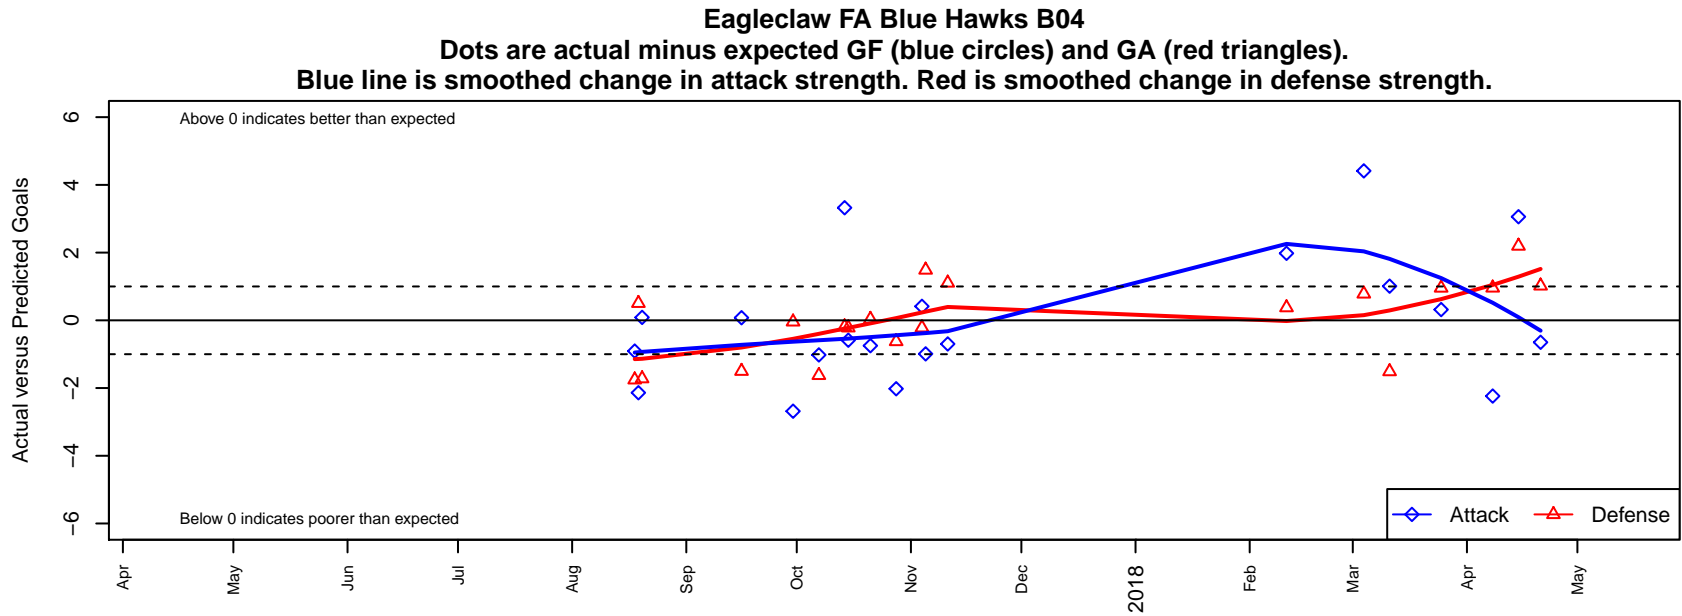

# Eagleclaw FA Blue Hawks B04

Eagleclaw Football Academy  
Seattle, WA

B04 total strength=896  
attack=2.02 defense=0.97

fall league = PSPL Copa 1 – West U14

spr league = Spr PSPL – '04 Copa 1 – West U14

alt names used:

EAGLECLAW FC M04/05 BLUE HAWKS (WA)

Eagleclaw Football Club M04/05 Blue Hawks

Eagleclaw Football Club M04/05 Blue Hawks

Venues played:

2017 Bigfoot Silver B U14

2017 PSPL Copa 1 – West U14

2017 Spr PSPL – '04 Copa 1 – West U14

**attack and defense variance (black dot)  
relative to other teams  
and top 10 in region**

**attack and defense rating  
relative to others at age  
and all opponents in last 13 months**

**Performance relative to 13 month average**