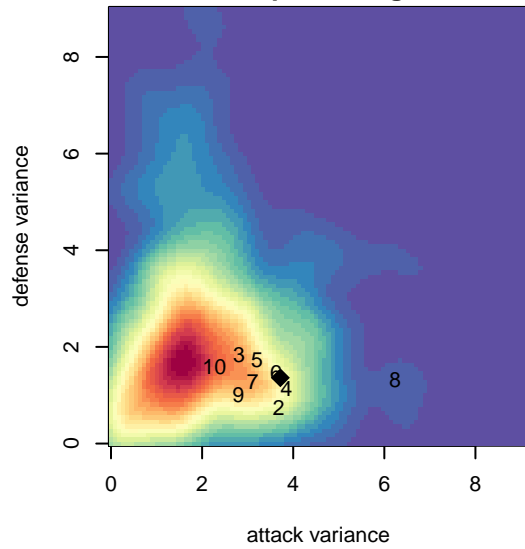

# Eagleclaw FA Blue Hawks B04

Eagleclaw Football Academy  
Seattle, WA

B04 total strength=896  
attack=2.02 defense=0.97

fall league = PSPL Copa 1 – West U14

spr league = Spr PSPL – '04 Copa 1 – West U14

alt names used:

EAGLECLAW FC M04/05 BLUE HAWKS (WA)

Eagleclaw Football Club M04/05 Blue Hawks

Eagleclaw Football Club M04/05 Blue Hawks

Venues played:

2017 Bigfoot Silver B U14

2017 PSPL Copa 1 – West U14

2017 Spr PSPL – '04 Copa 1 – West U14

**attack and defense variance (black dot)  
relative to other teams  
and top 10 in region**

**attack and defense rating  
relative to others at age  
and all opponents in last 13 months**

**Performance relative to 13 month average**