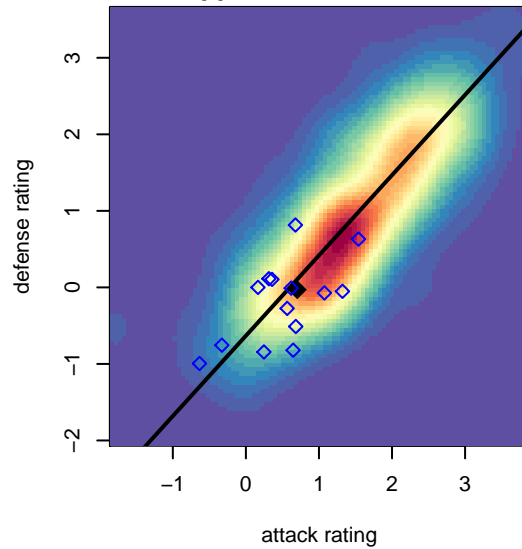

# Eagleclaw FA Blue Hawks B04

Eagleclaw Football Academy  
Seattle, WA

B04 total strength=896  
attack=2.02 defense=0.97

fall league = PSPL Copa 1 – West U14

spr league = Spr PSPL – '04 Copa 1 – West U14

alt names used:

EAGLECLAW FC M04/05 BLUE HAWKS (WA)

Eagleclaw Football Club M04/05 Blue Hawks

Eagleclaw Football Club M04/05 Blue Hawks

Venues played:

2017 Bigfoot Silver B U14

2017 PSPL Copa 1 – West U14

2017 Spr PSPL – '04 Copa 1 – West U14

**attack and defense variance (black dot)  
relative to other teams  
and top 10 in region**

**attack and defense rating  
relative to others at age  
and all opponents in last 13 months**

**Performance relative to 13 month average**