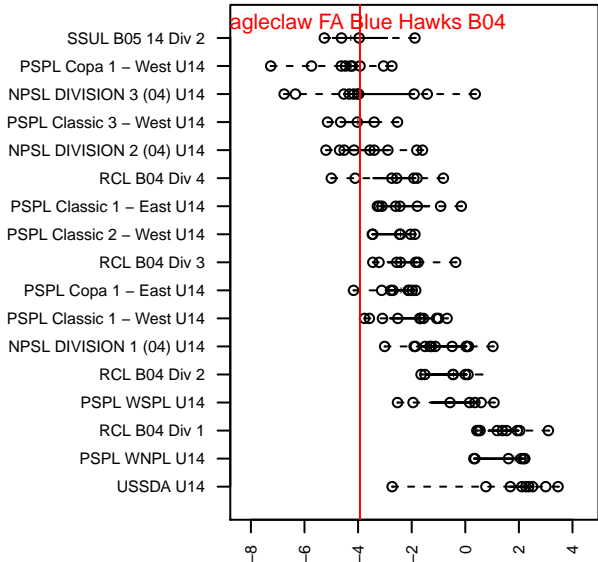

# Eagleclaw FA Blue Hawks B04

Eagleclaw Football Academy  
Seattle, WA

B04 total strength=896  
attack=2.02 defense=0.97

fall league = PSPL Copa 1 – West U14

spr league = Spr PSPL – '04 Copa 1 – West U14

alt names used:

EAGLECLAW FC M04/05 BLUE HAWKS (WA)

Eagleclaw Football Club M04/05 Blue Hawks

Eagleclaw Football Club M04/05 Blue Hawks

Venues played:

2017 Bigfoot Silver B U14

2017 PSPL Copa 1 – West U14

2017 Spr PSPL – '04 Copa 1 – West U14

**attack and defense variance (black dot)  
relative to other teams  
and top 10 in region**

**attack and defense rating  
relative to others at age  
and all opponents in last 13 months**

**Performance relative to 13 month average**